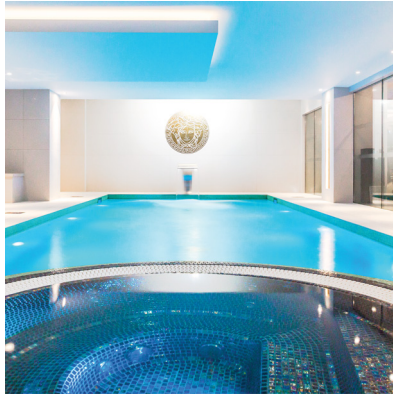

A remarkable transformation in the heart of London

A mid-century marvel

Where creative London meets corporate London, we've breathed new life into the fine fifties features of a mid-century listed building near Liverpool Street station, revealing a distinctive five-star stay in the heart of the City. Bringing classic and cutting edge together in trademark Montcalm style, smart, tech-ready rooms look out over the lawns of Finsbury Square, a pioneering urban

spa provides an enclave of calm, and a striking rooftop restaurant and bar spills onto a south-facing terrace with stunning skyline views. With understated style and an eye for originality, The Montcalm Royal London House has become one of the City's most sought-after stays.

The hotel

- 253 rooms and suites
- 3 Bars and 3 restaurants including a rooftop bar, brasserie and coffee area
- Club Lounge
- Wellness & fitness centre with pool, sauna, steam room and Jacuzzi
- Meeting spaces for up to 300
- Complimentary WiFi

The rooms

- Complimentary WiFi
- Smart 55" TV with international cable and satellite channels
- Mini Bar
- iPod docking station
- In-room aroma
- Pillow menu Media
- Hubs Nespresso Machine

The service

- 24 hour room service
- 24 hour concierge service
- Wake-up service
- Private butler service on request
- Airport transfers on request
- Chauffeured car service
- Laundry service
- In-room dining
- Multilingual staff

The location

- 22-25, Finsbury Square, London EC2A 1DX
2. Moorgate (4 minutes walk)
   - Liverpool Street (5 minutes walk)
   - Old Street (6 minutes walk)
   - Shoreditch High Street (10 minutes walk)

Central Reservations

Tel: +44 (0) 20 7479 2233
Fax: +44 (0) 20 7745 1459
Email: reservations@montcalmroyallondoncity.co.uk

Room Name	Sqm2	Dimensions	Theatre	Banquet	Classroom	U-Shape	Boardroom	Cabaret
City 1	74	8.3 x 10.5	60	40	42	20	20	40
City 2	114	11.2 x 10.5	120	100	50	30	30	60
Finsbury 1	92	9 x 10.8	100	90	50	25	25	50
Finsbury 2	89	7.6 x 8.7	100	60	66	25	25	50
City Suite	188	19.5 x 21	180	140	92	50	50	100
Finsbury Suite	181	27.1 x 19.5	200	150	116	50	50	100
Royal London Suite	369	46.6 x 40.5	200	240	116	50	50	100
Lobby Lounge	45	9 x 5	60	25	-	25	25	25
Club Lounge	67	10.8 x 6.4	60	25	-	-	-	-
Palm Terrace	21.3	6 x 3.55	24	14	-	12	14	14
Palm Deck	18.56	5.8 x 3.2	20	12	-	10	12	10
Palm Room	13.95	4.5 x 3.1	15	10	-	10	10	-